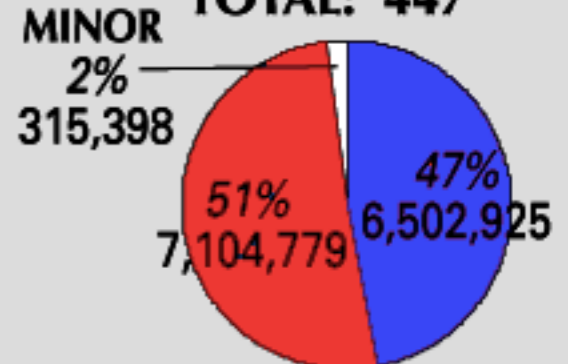

1896

ELECTORAL VOTE TOTAL: 447

POPULAR VOTE TOTAL: 13,923,102

 Territories

Republican (McKinley) 
Democratic (Bryan) 