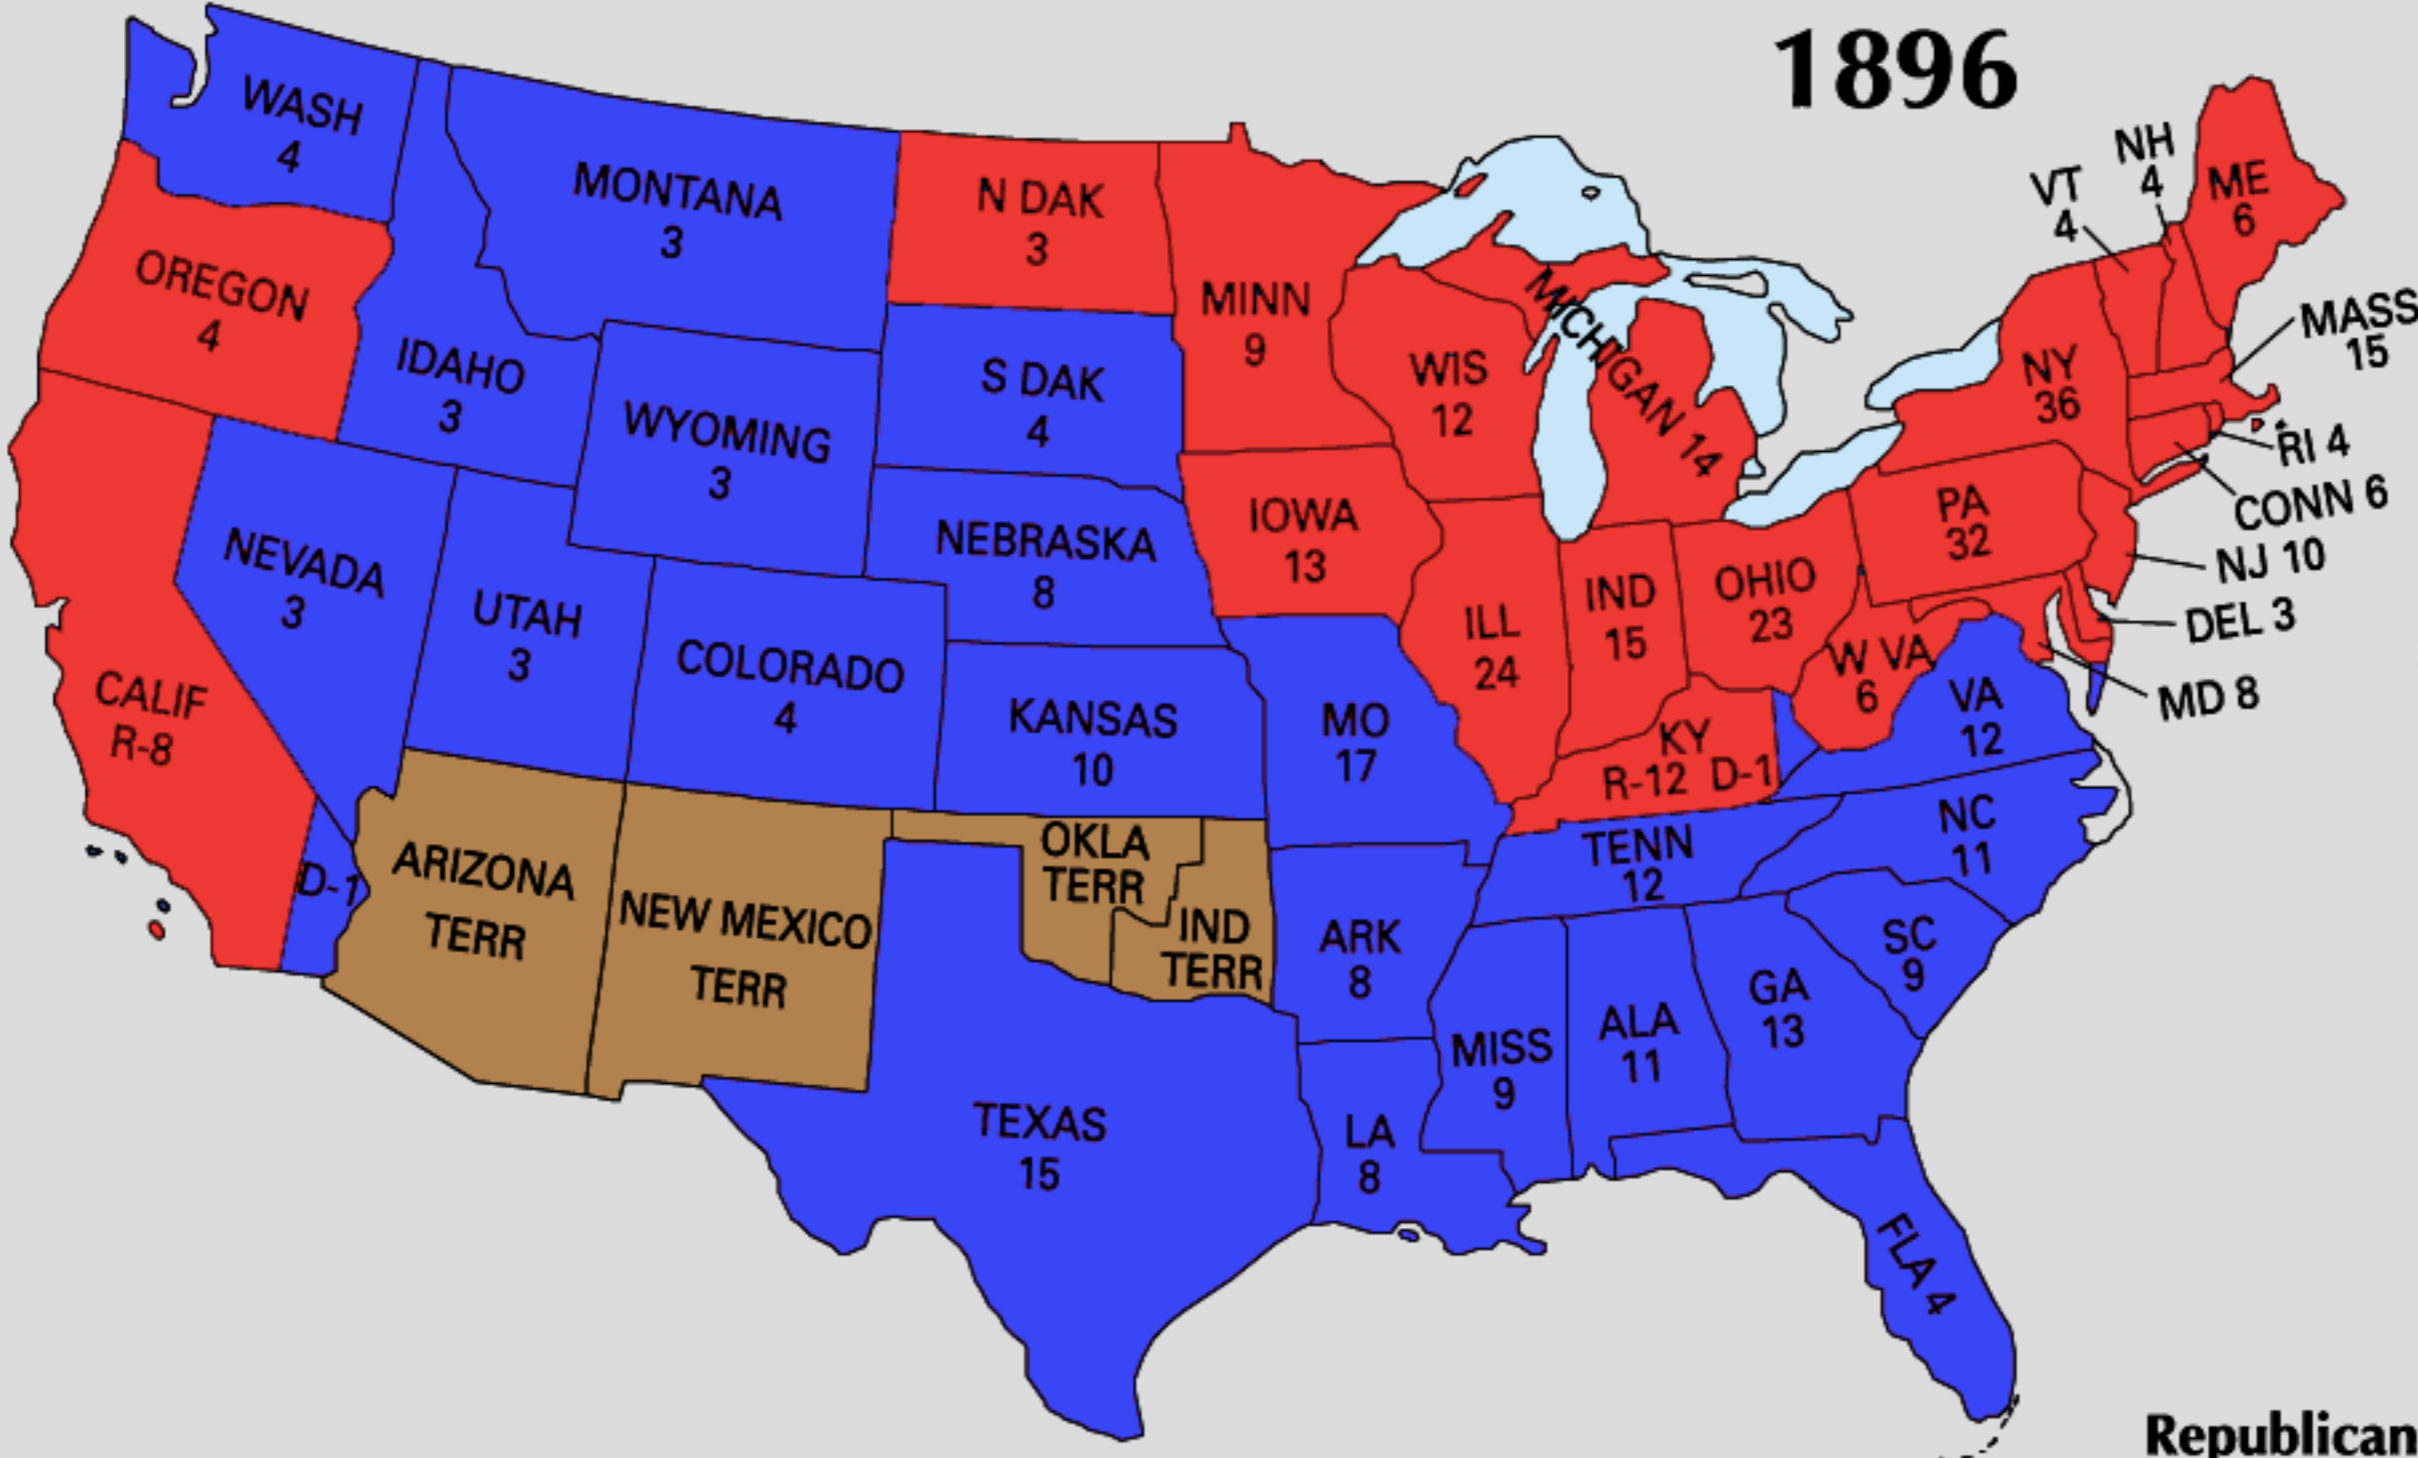

1896

ELECTORAL VOTE TOTAL: 447

POPULAR VOTE TOTAL: 13,923,102

 Territories

Republican (McKinley) 
Democratic (Bryan) 