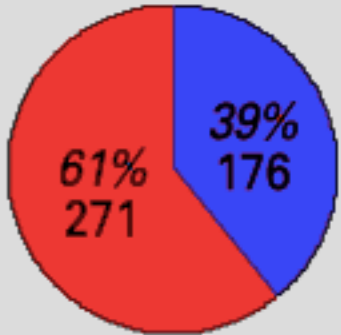

1896

ELECTORAL VOTE TOTAL: 447

POPULAR VOTE TOTAL: 13,923,102

 Territories

Republican (McKinley) 
Democratic (Bryan) 